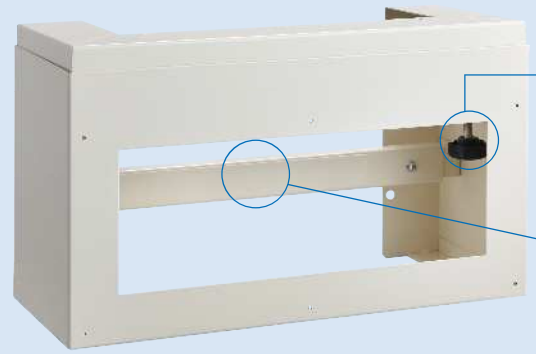

【表面(前面プレート取り外し)】

深さ**250mm**

2020年11月 新発売品
2021年 4月 新発売品

寸法(mm)			納期区分		品番	標準価格
タテ	ヨコ	フカサ	クリーム	ベージュ		
250	400	250	⑤	⑤	CZDA254025C	37,200
300	"	"	⑤	⑤	CZDA304025C	37,600
350	"	"	⑤	⑤	CZDA354025C	39,500
400	"	"	⑤	⑤	CZDA404025C	41,400
450	"	"	⑤	⑤	CZDA454025C	45,100
500	"	"	⑤	⑤	CZDA504025C	48,900
550	"	"	⑤	⑤	CZDA554025C	53,600
600	"	"	⑤	⑤	CZDA604025C	58,200
650	"	"	⑤	⑤	CZDA654025C	64,000
700	"	"	⑤	⑤	CZDA704025C	70,500
750	"	"	⑤	⑤	CZDA754025C	79,200
800	"	"	⑤	⑤	CZDA804025C	90,100
250	500	250	⑤	⑤	CZDA255025C	39,100
300	"	"	⑤	⑤	CZDA305025C	39,500
350	"	"	⑤	⑤	CZDA355025C	42,100
400	"	"	⑤	⑤	CZDA405025C	44,700
450	"	"	⑤	⑤	CZDA455025C	48,200
500	"	"	⑤	⑤	CZDA505025C	51,700
550	"	"	⑤	⑤	CZDA555025C	56,300
600	"	"	⑤	⑤	CZDA605025C	60,900
650	"	"	⑤	⑤	CZDA655025C	66,700
700	"	"	⑤	⑤	CZDA705025C	73,300
750	"	"	⑤	⑤	CZDA755025C	82,000
800	"	"	⑤	⑤	CZDA805025C	92,800
250	600	250	⑤	⑤	CZDA256025C	40,800
300	"	"	⑤	⑤	CZDA306025C	41,400
350	"	"	⑤	⑤	CZDA356025C	44,400
400	"	"	⑤	⑤	CZDA406025C	47,300
450	"	"	⑤	⑤	CZDA456025C	50,900
500	"	"	⑤	⑤	CZDA506025C	54,400
550	"	"	⑤	⑤	CZDA556025C	59,100
600	"	"	⑤	⑤	CZDA606025C	63,700
650	"	"	⑤	⑤	CZDA656025C	69,500
700	"	"	⑤	⑤	CZDA706025C	76,000
750	"	"	⑤	⑤	CZDA756025C	84,700
800	"	"	⑤	⑤	CZDA806025C	95,600
250	700	250	⑤	⑤	CZDA257025C	42,800
300	"	"	⑤	⑤	CZDA307025C	43,500
350	"	"	⑤	⑤	CZDA357025C	46,700
400	"	"	⑤	⑤	CZDA407025C	49,900
450	"	"	⑤	⑤	CZDA457025C	53,800
500	"	"	⑤	⑤	CZDA507025C	57,800
550	"	"	⑤	⑤	CZDA557025C	62,400
600	"	"	⑤	⑤	CZDA607025C	67,000
650	"	"	⑤	⑤	CZDA657025C	72,800
700	"	"	⑤	⑤	CZDA707025C	79,400
750	"	"	⑤	⑤	CZDA757025C	88,100
800	"	"	⑤	⑤	CZDA807025C	98,900

寸法(mm)			納期区分		品番	標準価格
タテ	ヨコ	フカサ	クリーム	ベージュ		
250	800	250	⑤	⑤	CZDA258025C	44,600
300	"	"	⑤	⑤	CZDA308025C	45,400
350	"	"	⑤	⑤	CZDA358025C	49,200
400	"	"	⑤	⑤	CZDA408025C	52,800
450	"	"	⑤	⑤	CZDA458025C	56,900
500	"	"	⑤	⑤	CZDA508025C	60,900
550	"	"	⑤	⑤	CZDA558025C	65,600
600	"	"	⑤	⑤	CZDA608025C	70,100
650	"	"	⑤	⑤	CZDA658025C	75,900
700	"	"	⑤	⑤	CZDA708025C	82,400
750	"	"	⑤	⑤	CZDA758025C	91,100
800	"	"	⑤	⑤	CZDA808025C	102,000
250	900	250	⑤	⑤	CZDA259025C	47,000
300	"	"	⑤	⑤	CZDA309025C	48,000
350	"	"	⑤	⑤	CZDA359025C	51,800
400	"	"	⑤	⑤	CZDA409025C	55,400
450	"	"	⑤	⑤	CZDA459025C	59,800
500	"	"	⑤	⑤	CZDA509025C	64,000
550	"	"	⑤	⑤	CZDA559025C	68,900
600	"	"	⑤	⑤	CZDA609025C	73,900
650	"	"	⑤	⑤	CZDA659025C	79,700
700	"	"	⑤	⑤	CZDA709025C	86,200
750	"	"	⑤	⑤	CZDA759025C	94,900
800	"	"	⑤	⑤	CZDA809025C	105,800
250	1000	250	⑤	⑤	CZDA251025C	49,300
300	"	"	⑤	⑤	CZDA301025C	50,500
350	"	"	⑤	⑤	CZDA351025C	54,600
400	"	"	⑤	⑤	CZDA401025C	58,500
450	"	"	⑤	⑤	CZDA451025C	63,000
500	"	"	⑤	⑤	CZDA501025C	67,300
550	"	"	⑤	⑤	CZDA551025C	72,800
600	"	"	⑤	⑤	CZDA601025C	78,300
650	"	"	⑤	⑤	CZDA651025C	84,100
700	"	"	⑤	⑤	CZDA701025C	90,700
750	"	"	⑤	⑤	CZDA751025C	99,400
800	"	"	⑤	⑤	CZDA801025C	110,200
250	1200	250	⑤	⑤	CZDA251225C	53,300
300	"	"	⑤	⑤	CZDA301225C	54,600
350	"	"	⑤	⑤	CZDA351225C	59,100
400	"	"	⑤	⑤	CZDA401225C	63,600
450	"	"	⑤	⑤	CZDA451225C	68,500
500	"	"	⑤	⑤	CZDA501225C	73,300
550	"	"	⑤	⑤	CZDA551225C	78,900
600	"	"	⑤	⑤	CZDA601225C	84,400
650	"	"	⑤	⑤	CZDA651225C	90,200
700	"	"	⑤	⑤	CZDA701225C	96,800
750	"	"	⑤	⑤	CZDA751225C	105,500
800	"	"	⑤	⑤	CZDA801225C	116,300