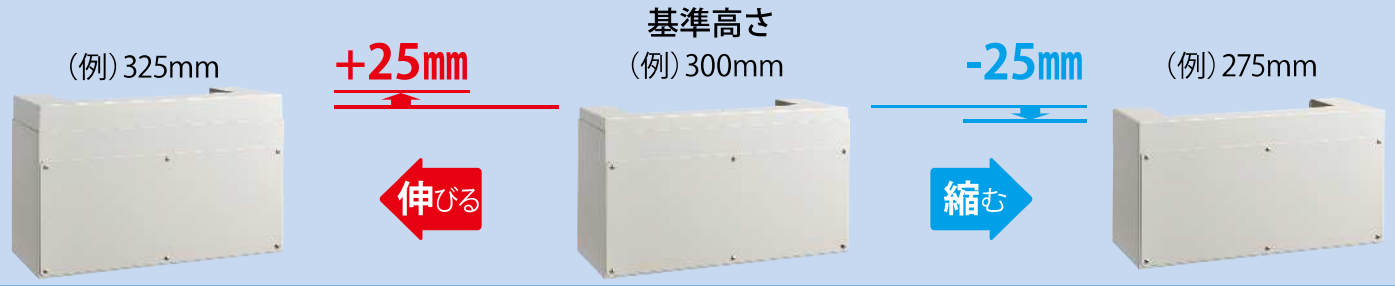

-25mm

少し高い！

ダクト

入らない！

盤

- ✦ 工具いらずで自由に伸縮
- ✦ 前面からかぶせてスツキリ
- ✦ シンプル構造で軽量

Energy Management Engineering

内外電機株式会社

±25mmの高さ調節ができるダクトです

深さ160mm

2020年11月 新発売品  
2021年 4月 新発売品

寸法 (mm)			納期区分		品番	標準価格
タテ	ヨコ	フカサ	クリーム	ページュ		
250	400	160	⑤	⑤	CZDA254016C	35,400
300	"	"	⑤	⑤	CZDA304016C	35,600
350	"	"	⑤	⑤	CZDA354016C	36,400
400	"	"	⑤	⑤	CZDA404016C	38,000
450	"	"	⑤	⑤	CZDA454016C	41,500
500	"	"	⑤	⑤	CZDA504016C	44,900
550	"	"	⑤	⑤	CZDA554016C	49,300
600	"	"	⑤	⑤	CZDA604016C	53,800
650	"	"	⑤	⑤	CZDA654016C	59,600
700	"	"	⑤	⑤	CZDA704016C	66,200
750	"	"	⑤	⑤	CZDA754016C	74,900
800	"	"	⑤	⑤	CZDA804016C	85,700
250	500	160	⑤	⑤	CZDA255016C	36,600
300	"	"	⑤	⑤	CZDA305016C	36,700
350	"	"	⑤	⑤	CZDA355016C	39,100
400	"	"	⑤	⑤	CZDA405016C	41,400
450	"	"	⑤	⑤	CZDA455016C	44,400
500	"	"	⑤	⑤	CZDA505016C	47,500
550	"	"	⑤	⑤	CZDA555016C	52,000
600	"	"	⑤	⑤	CZDA605016C	56,500
650	"	"	⑤	⑤	CZDA655016C	62,300
700	"	"	⑤	⑤	CZDA705016C	68,800
750	"	"	⑤	⑤	CZDA755016C	77,500
800	"	"	⑤	⑤	CZDA805016C	88,400
250	600	160	⑤	⑤	CZDA256016C	38,300
300	"	"	⑤	⑤	CZDA306016C	38,600
350	"	"	⑤	⑤	CZDA356016C	41,400
400	"	"	⑤	⑤	CZDA406016C	44,000
450	"	"	⑤	⑤	CZDA456016C	47,200
500	"	"	⑤	⑤	CZDA506016C	50,400
550	"	"	⑤	⑤	CZDA556016C	54,900
600	"	"	⑤	⑤	CZDA606016C	59,400
650	"	"	⑤	⑤	CZDA656016C	65,200
700	"	"	⑤	⑤	CZDA706016C	71,700
750	"	"	⑤	⑤	CZDA756016C	80,400
800	"	"	⑤	⑤	CZDA806016C	91,300
250	700	160	⑤	⑤	CZDA257016C	40,200
300	"	"	⑤	⑤	CZDA307016C	40,600
350	"	"	⑤	⑤	CZDA357016C	43,700
400	"	"	⑤	⑤	CZDA407016C	46,600
450	"	"	⑤	⑤	CZDA457016C	50,100
500	"	"	⑤	⑤	CZDA507016C	53,600
550	"	"	⑤	⑤	CZDA557016C	58,200
600	"	"	⑤	⑤	CZDA607016C	62,700
650	"	"	⑤	⑤	CZDA657016C	68,500
700	"	"	⑤	⑤	CZDA707016C	75,000
750	"	"	⑤	⑤	CZDA757016C	83,700
800	"	"	⑤	⑤	CZDA807016C	94,600