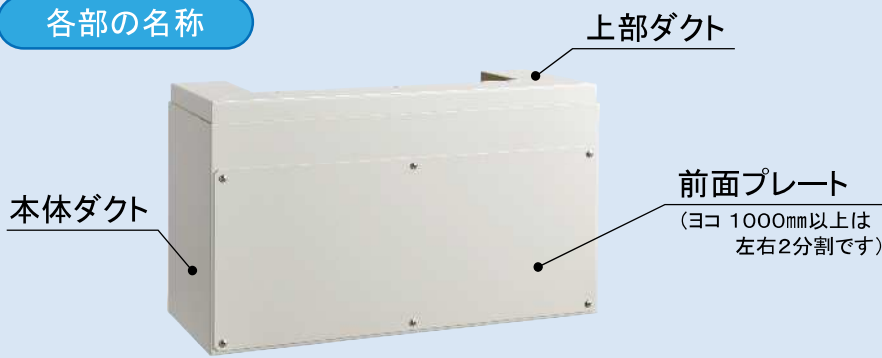

各部の名称

【表面(前面プレート取り外し)】

深さ**250mm**

2020年11月 新発売品
2021年 4月 新発売品

寸法(mm)			納期区分		品番	標準価格
タテ	ヨコ	フカサ	クリーム	ベージュ		
250	400	250	⑤	⑤	CZDA254025C	37,200
300	"	"	⑤	⑤	CZDA304025C	37,600
350	"	"	⑤	⑤	CZDA354025C	39,500
400	"	"	⑤	⑤	CZDA404025C	41,400
450	"	"	⑤	⑤	CZDA454025C	45,100
500	"	"	⑤	⑤	CZDA504025C	48,900
550	"	"	⑤	⑤	CZDA554025C	53,600
600	"	"	⑤	⑤	CZDA604025C	58,200
650	"	"	⑤	⑤	CZDA654025C	64,000
700	"	"	⑤	⑤	CZDA704025C	70,500
750	"	"	⑤	⑤	CZDA754025C	79,200
800	"	"	⑤	⑤	CZDA804025C	90,100
250	500	250	⑤	⑤	CZDA255025C	39,100
300	"	"	⑤	⑤	CZDA305025C	39,500
350	"	"	⑤	⑤	CZDA355025C	42,100
400	"	"	⑤	⑤	CZDA405025C	44,700
450	"	"	⑤	⑤	CZDA455025C	48,200
500	"	"	⑤	⑤	CZDA505025C	51,700
550	"	"	⑤	⑤	CZDA555025C	56,300
600	"	"	⑤	⑤	CZDA605025C	60,900
650	"	"	⑤	⑤	CZDA655025C	66,700
700	"	"	⑤	⑤	CZDA705025C	73,300
750	"	"	⑤	⑤	CZDA755025C	82,000
800	"	"	⑤	⑤	CZDA805025C	92,800
250	600	250	⑤	⑤	CZDA256025C	40,800
300	"	"	⑤	⑤	CZDA306025C	41,400
350	"	"	⑤	⑤	CZDA356025C	44,400
400	"	"	⑤	⑤	CZDA406025C	47,300
450	"	"	⑤	⑤	CZDA456025C	50,900
500	"	"	⑤	⑤	CZDA506025C	54,400
550	"	"	⑤	⑤	CZDA556025C	59,100
600	"	"	⑤	⑤	CZDA606025C	63,700
650	"	"	⑤	⑤	CZDA656025C	69,500
700	"	"	⑤	⑤	CZDA706025C	76,000
750	"	"	⑤	⑤	CZDA756025C	84,700
800	"	"	⑤	⑤	CZDA806025C	95,600
250	700	250	⑤	⑤	CZDA257025C	42,800
300	"	"	⑤	⑤	CZDA307025C	43,500
350	"	"	⑤	⑤	CZDA357025C	46,700
400	"	"	⑤	⑤	CZDA407025C	49,900
450	"	"	⑤	⑤	CZDA457025C	53,800
500	"	"	⑤	⑤	CZDA507025C	57,800
550	"	"	⑤	⑤	CZDA557025C	62,400
600	"	"	⑤	⑤	CZDA607025C	67,000
650	"	"	⑤	⑤	CZDA657025C	72,800
700	"	"	⑤	⑤	CZDA707025C	79,400
750	"	"	⑤	⑤	CZDA757025C	88,100
800	"	"	⑤	⑤	CZDA807025C	98,900